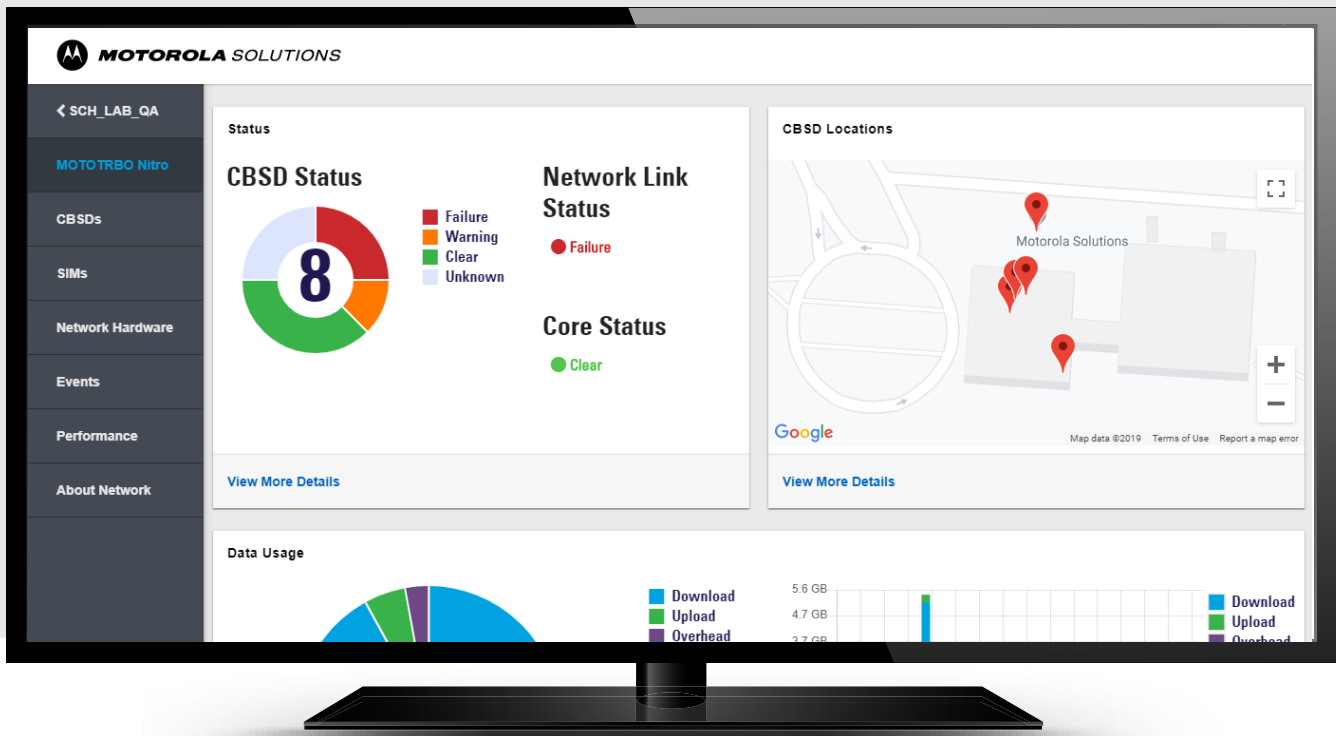

Nitro's stable and private broadband network delivers a low-latency and secure connection for Avigilon video security cameras at large, remote and dense sites. By deploying a private network, your security team can keep an eye on the entire site without compromising on data privacy, streaming speed and site coverage, while still remaining budget-conscious. Featuring greater range and data capacity than WiFi, Nitro is a reliable and easy-to-deploy platform that can grow with your organization's video security needs.

NITRO BENEFITS

FULL MANAGEMENT AND CONTROL

Focus less on managing your network and more on leveraging its performance and capability. Remove the hassles of network management while enabling full control of your operation via a cloud-based portal.